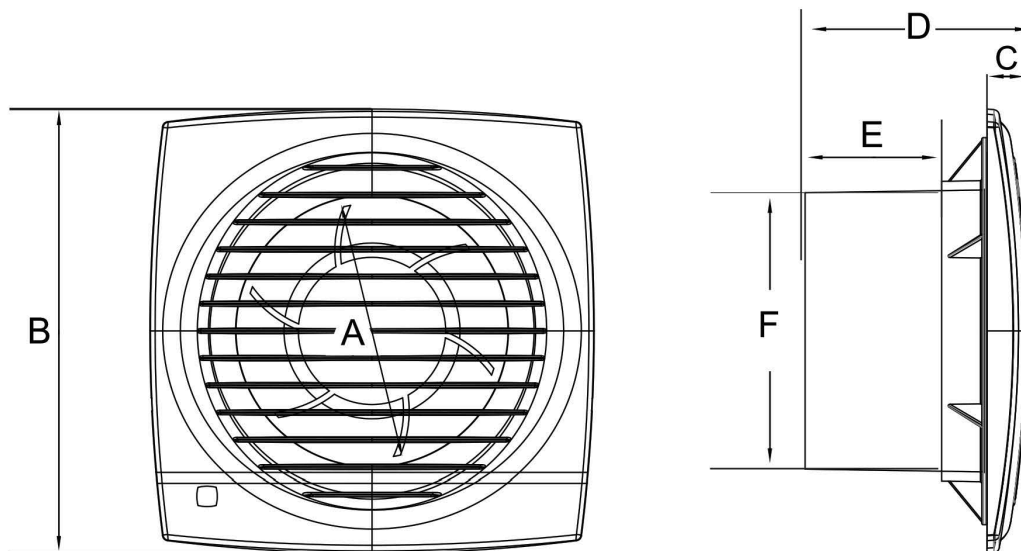

Dimensions

MODEL	A	B	C	D	E	F
TDA-100-2K-M	90	154	15	80	45	97
TDA-120-2K-M	110	184	16	97	55	119
TDA-150-2K-M	135	210	17	105	70	146

Architecture of high **quality air**

Fatih Mahallesi Yakacık Cd. Sancaktepe - İstanbul - TURKEY